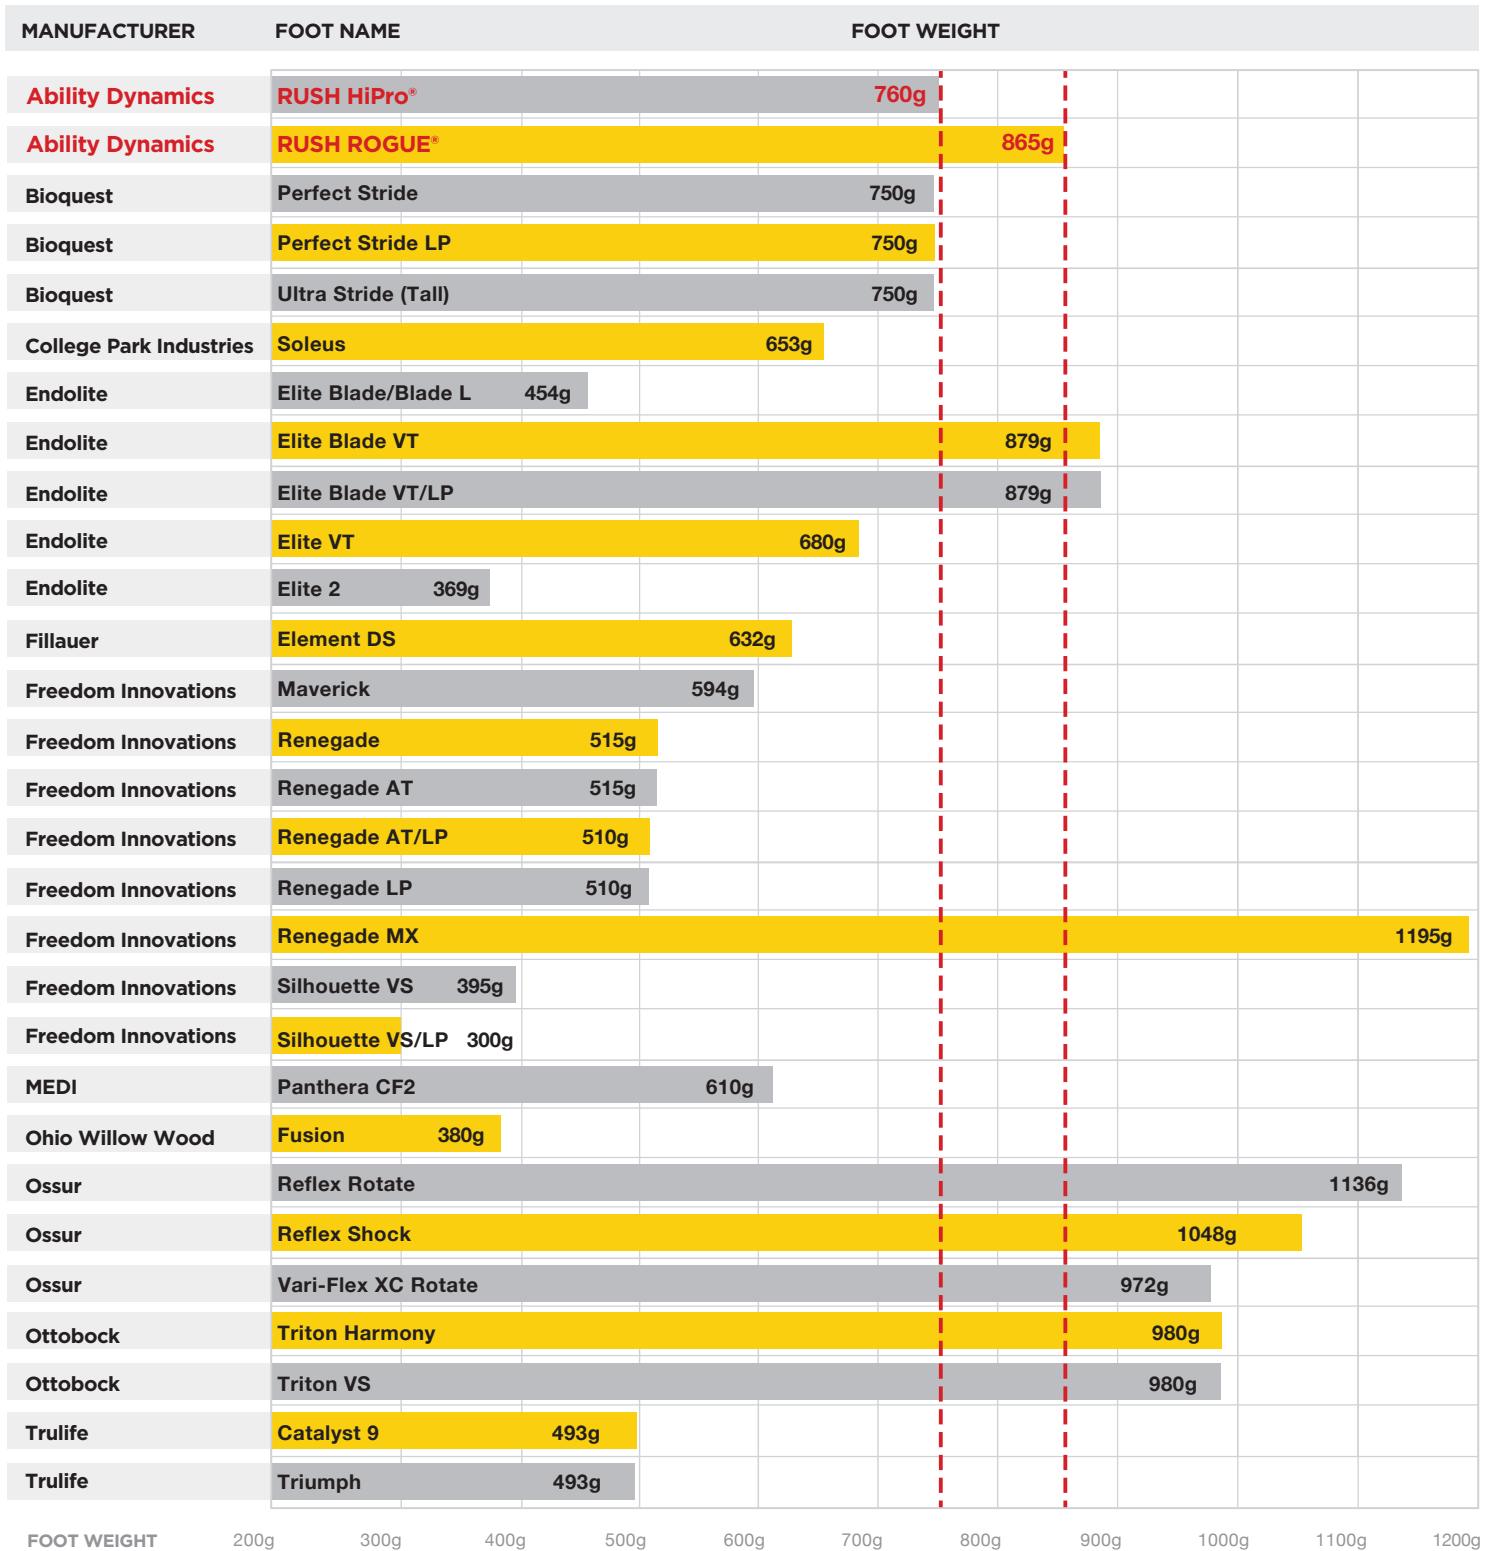

WEIGHT COMPARISON CHART FOR ALL L-5987 BASE CODED FEET

Call us toll-free at 855.450.7300 or visit us at [rushfoot.com](http://rushfoot.com)